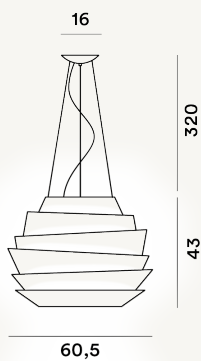

LE SOLEIL SUSPENSION PTL

DIMENSIONE

43 x 61 x 61

COLORE

White

CERTIFICAZIONI

PESO

Net kg 5.3

MATERIALE

Injection moulded polycarbonate and coated metal

CAVO

Transparent

SORGENTE LUMINOSA

Bulb not included GU10 + E27 75W+3x70W Max ON-OFF